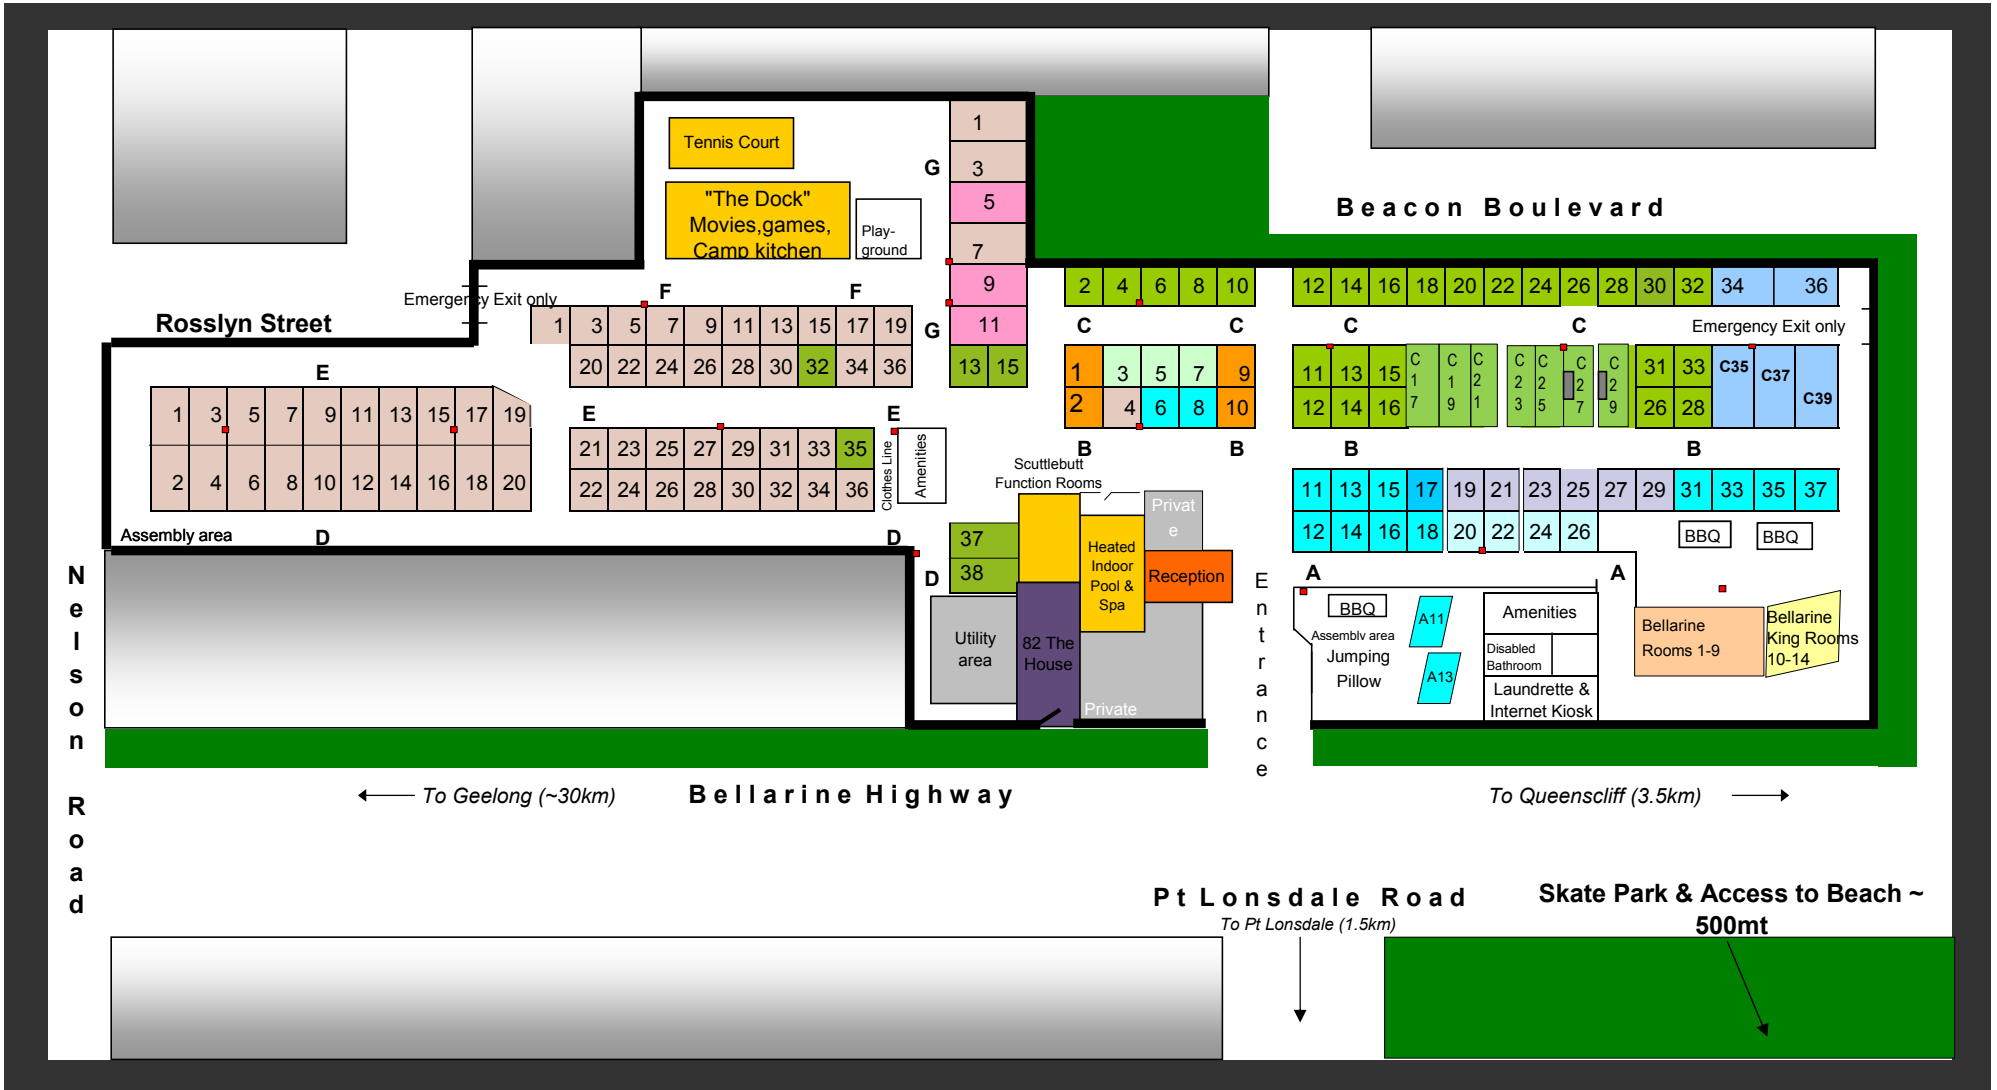

BIG4 Beacon Resort - Park Plan

- | | | | |
|---|---|--|---|
|  Fire reels |  Queenscliff 2 Bedroom Cabins (6)
B19 B21 B23 B25 B27 B29 |  Bellarine Rooms (9)
1 - 9 |  The House (1)
82 |
|  Gas Swap n Go |  Queenscliff 3 Bedroom Cabins (5)
C35 C34 C36 C37 C39 |  Bellarine King Rooms (5)
10 - 14 |  Ensuite Powered Site (2) |
|  Residential Area |  Peninsula Cabins (15)
A11 A12 A13 A14 A16 A18 B06 B08 B11
B13 B15 B31 B33 B35 B37 |  Lonsdale Cabins (4)
B02 B10 C01 C09 |  Powered Camping Sites (7) |
|  Standard Cabin (1)
B17 |  Swan Bay Cabins (4)
A20 A22 A24 A26 |  Port Phillip Cabins (3)
G05, G09, G11 |  Powered Sites (28) |
| | | |  Annual Sites |